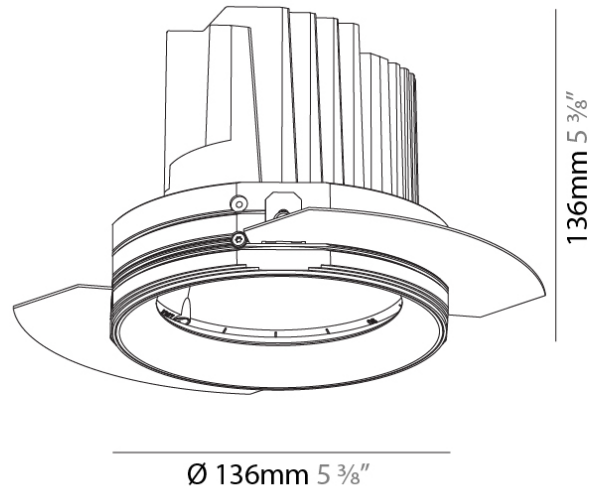

RATINGS AND CERTIFICATIONS

IP rating: IP20 _____
For more information, visit our website at www.zaneen.com or call us at 1-800-382-3882, F 416-247-9319.