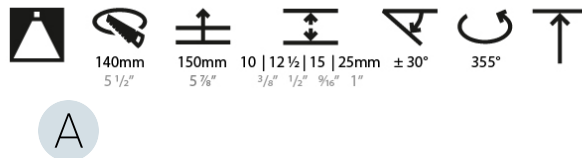

RATINGS AND CERTIFICATIONS

IP rating: IP20 _____
For more information, visit our website at www.zaneen.com or call us at 1-800-382-3882, F 416-247-9319.